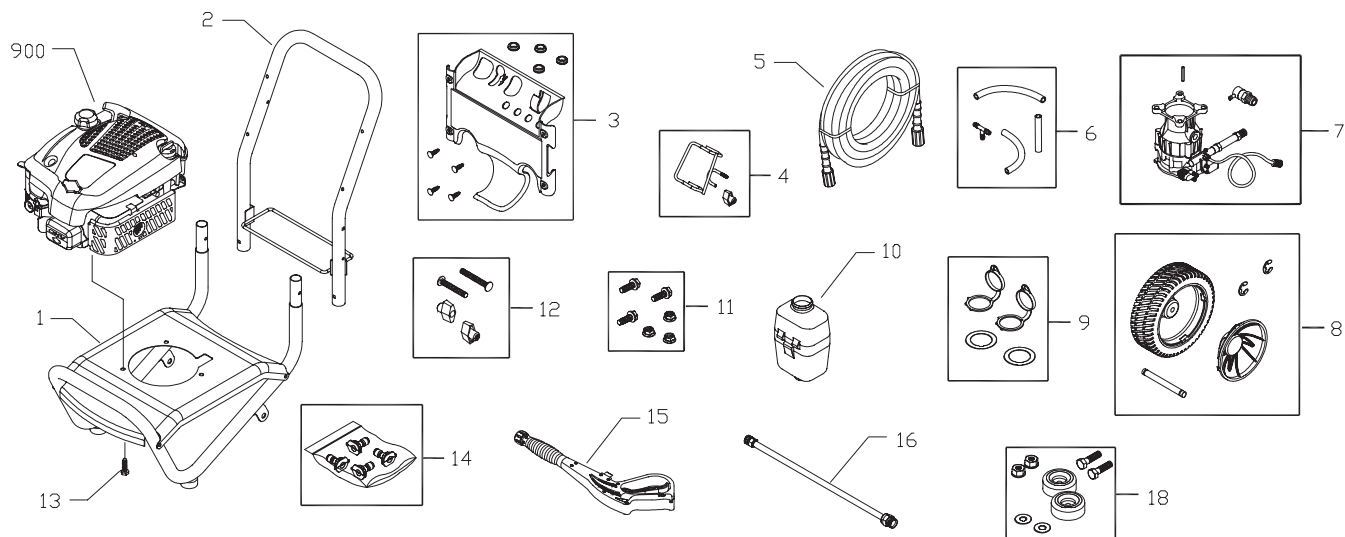

Briggs & Stratton Power Products Group, LLC
Jefferson, Wisconsin, U.S.A.

Exploded Views and Parts List

EXPLODED VIEW AND PARTS LIST — MAIN UNIT

Item	Part #	Description	Item	Part #	Description
1	201366GS	ASSY, Base	15	199117GS	GUN
2	204222GS	ASSY, Handle/Wireform	16	200595GS	EXTENSION, QC
3	202007GS	KIT, Billboard w/Decals & Clips	18	192310GS	KIT, Vibration Mount
	195964GS	Clips, Tree	900	§	ENGINE
	30809GS	Grommet	Parts Not Illustrated		
4	201661GS	KIT, Gun Holder	201837GS		MANUAL, Operator's
5	196138GS	HOSE	194256GS		KIT, Tag/Warning, Srv
6	196813GS	KIT, Hose/Tee	BB3061BGS		OIL BOTTLE
7	198164GS	ASSY, Pump	794693		LABEL, Warning
	194298GS	Valve, Thermal Relief	794697		COVER, Static/Label Assy
	23139DGS	Key	202251GS		GRIP
8	201394GS	KIT, Wheel	201830GS		DECAL, Shroud
	192050GS	E-Ring	87815GS		GOGGLES
	200519GS	Hubcap	Optional Accessories		
	201313GS	Axle	6048		KIT, O-Ring
9	202008GS	KIT, Cap Chem Tank	6039		PUMP SAVER
10	195190GS	ASSY, Tank Chemical	§ - Contact Engine Manufacturer		
	192980GS	Kit, Valve			
11	192131GS	KIT, Pump Mounting Hardware			
12	B2203GS	KIT, Handle Connector			
13	75246GS	HHS, Trilobular, 3/8-16 x 1-1/4			
14	199098GS	KIT, Nozzles			
	198841GS	Nozzle, Soap			
	195983AAGS	Nozzle, QC, Red			
	195983XGS	Nozzle, QC, Yellow			
	195983RGS	Nozzle, QC, White			

Exploded Views and Parts List

EXPLODED VIEW AND PARTS LIST — PUMP

Item	Part #	Description
19	190571GS	CAP, Oil
28	190574GS	MANIFOLD
45	190578GS	PIN
62	190581GS	CAP, 1/8
76	194298GS	THERMAL RELIEF
A	190594GS	KIT, UNLOADER
B	190588GS	KIT, WATER INLET, ANODIZED
C	190589GS	KIT, OUTLET, ANODIZED
D	193808GS	KIT, HEAD BRASS
E	193806GS	KIT, CHECK VALVES
F	190592GS	KIT, INLET CHECK
G	190593GS	KIT, CHEMICAL INJECTION

Item	Part #	Description
H	193807GS	KIT, SEAL SET
J	189971GS	KIT, CHEMICAL HOSE
K	193971GS	KIT, PIPE FITTING
L	193972GS	KIT, UNLOADER SEAT

Parts Not Illustrated

190585GS	OIL BOTTLE
B2384GS	FILTER, Inlet

NOTE: Item letters A - L are service kits and include all parts shown within the box.